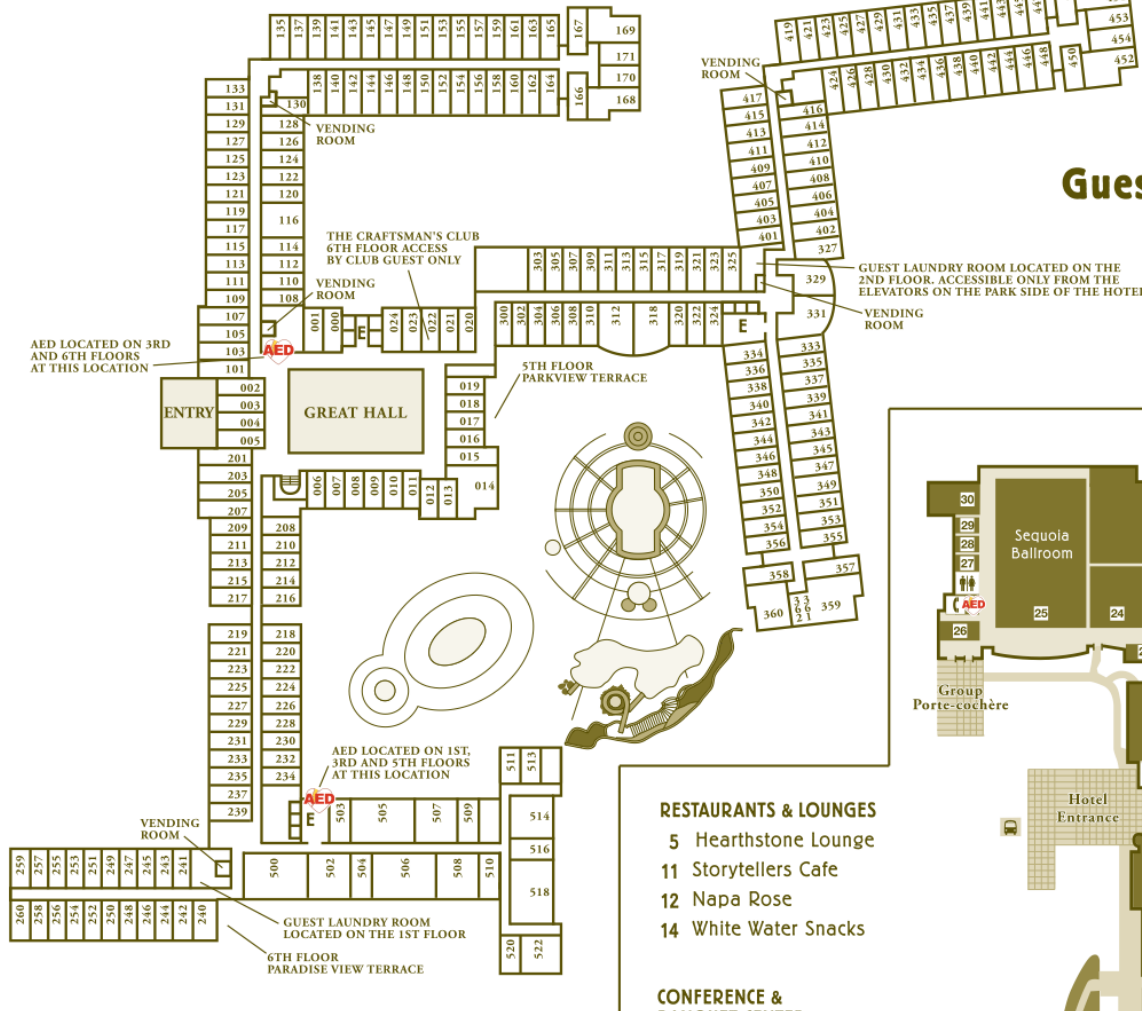

Guest Level Map

- RESTAURANTS & LOUNGES**
- 5 Hearthstone Lounge
 - 11 Storytellers Cafe
 - 12 Napa Rose
 - 14 White Water Snacks

- CONFERENCE & BANQUET CENTER**
- 20 Trillium Rooms
 - 21 Registration East
 - 22 Sorrel Rooms
 - 24 California Board Room
 - 25 Sequoia Ballroom
 - 26 Registration West
 - 27 Iris Room
 - 28 Lily Room
 - 29 Violet Room
 - 30 Wisteria Room

- HOTEL FEATURES & SERVICES**
- 1 Front Desk
 - 2 Guest Services
 - 3 Great Hall
 - 4 Wedding Garden
 - 6 Summer Porch
 - 8 Pinocchio's Workshop
 - 10 Brisa Courtyard
 - 13 Mandara Spa/Fitness Center
 - 23 Business Center

- SHOPPING & RECREATION**
- 7 Acorns Gifts & Goods
 - 9 Grizzly Game Arcade
 - 15 Fountain Pool
 - 16 Children's Pool
 - 17 Redwood Pool
 - 18 Mariposa Pool
 - 19 Barbeque Patio

Lobby Level Map

- LEGEND**
- E Elevators
 - Rest Rooms
 - ☎ Telephones
 - ✉ Mailbox
 - \$ ATM
 - Bus Pick-up
 - ☞ Designated Smoking Area
 - AED Automated External Defibrillator