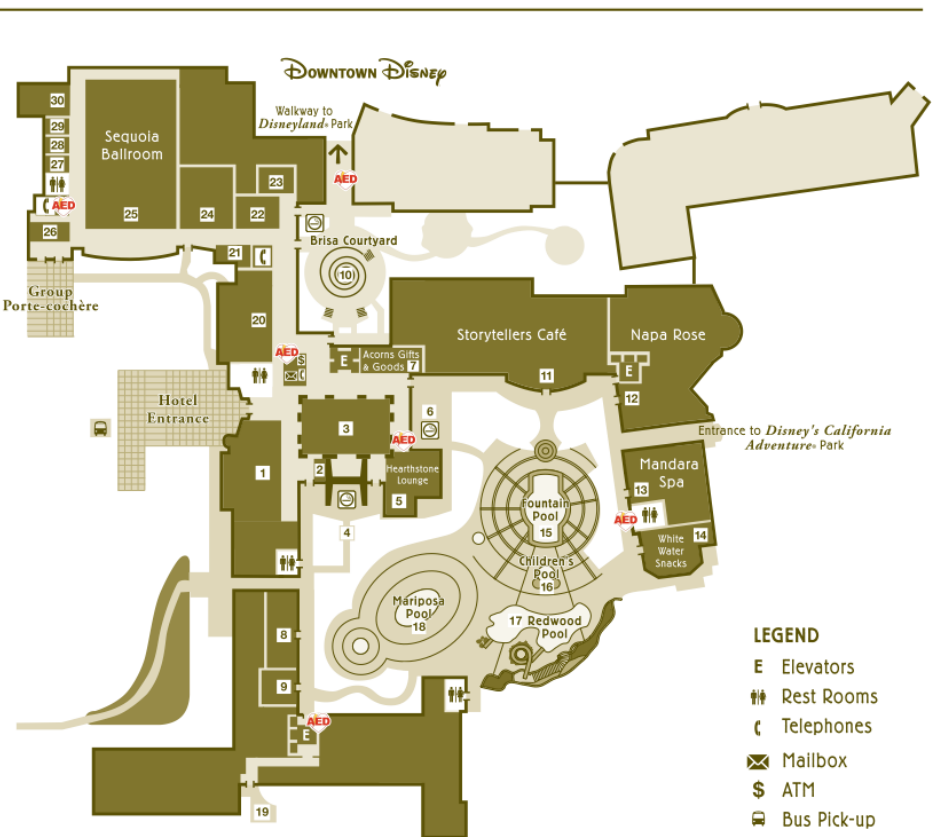

Guest Level Map

- RESTAURANTS & LOUNGES**
- 5 Hearthstone Lounge
 - 11 Storytellers Cafe
 - 12 Napa Rose
 - 14 White Water Snacks

- CONFERENCE & BANQUET CENTER**
- 20 Trillium Rooms
 - 21 Registration East
 - 22 Sorrel Rooms
 - 24 California Board Room
 - 25 Sequoia Ballroom
 - 26 Registration West
 - 27 Iris Room
 - 28 Lily Room
 - 29 Violet Room
 - 30 Wisteria Room

- HOTEL FEATURES & SERVICES**
- 1 Front Desk
 - 2 Guest Services
 - 3 Great Hall
 - 4 Wedding Garden
 - 6 Summer Porch
 - 8 Pinocchio's Workshop
 - 10 Brisa Courtyard
 - 13 Mandara Spa/Fitness Center
 - 23 Business Center

- SHOPPING & RECREATION**
- 7 Acorns Gifts & Goods
 - 9 Grizzly Game Arcade
 - 15 Fountain Pool
 - 16 Children's Pool
 - 17 Redwood Pool
 - 18 Mariposa Pool
 - 19 Barbeque Patio

Lobby Level Map

- LEGEND**
- E Elevators
 - Rest Rooms
 - ☎ Telephones
 - ✉ Mailbox
 - \$ ATM
 - Bus Pick-up
 - ☞ Designated Smoking Area
 - AED Automated External Defibrillator